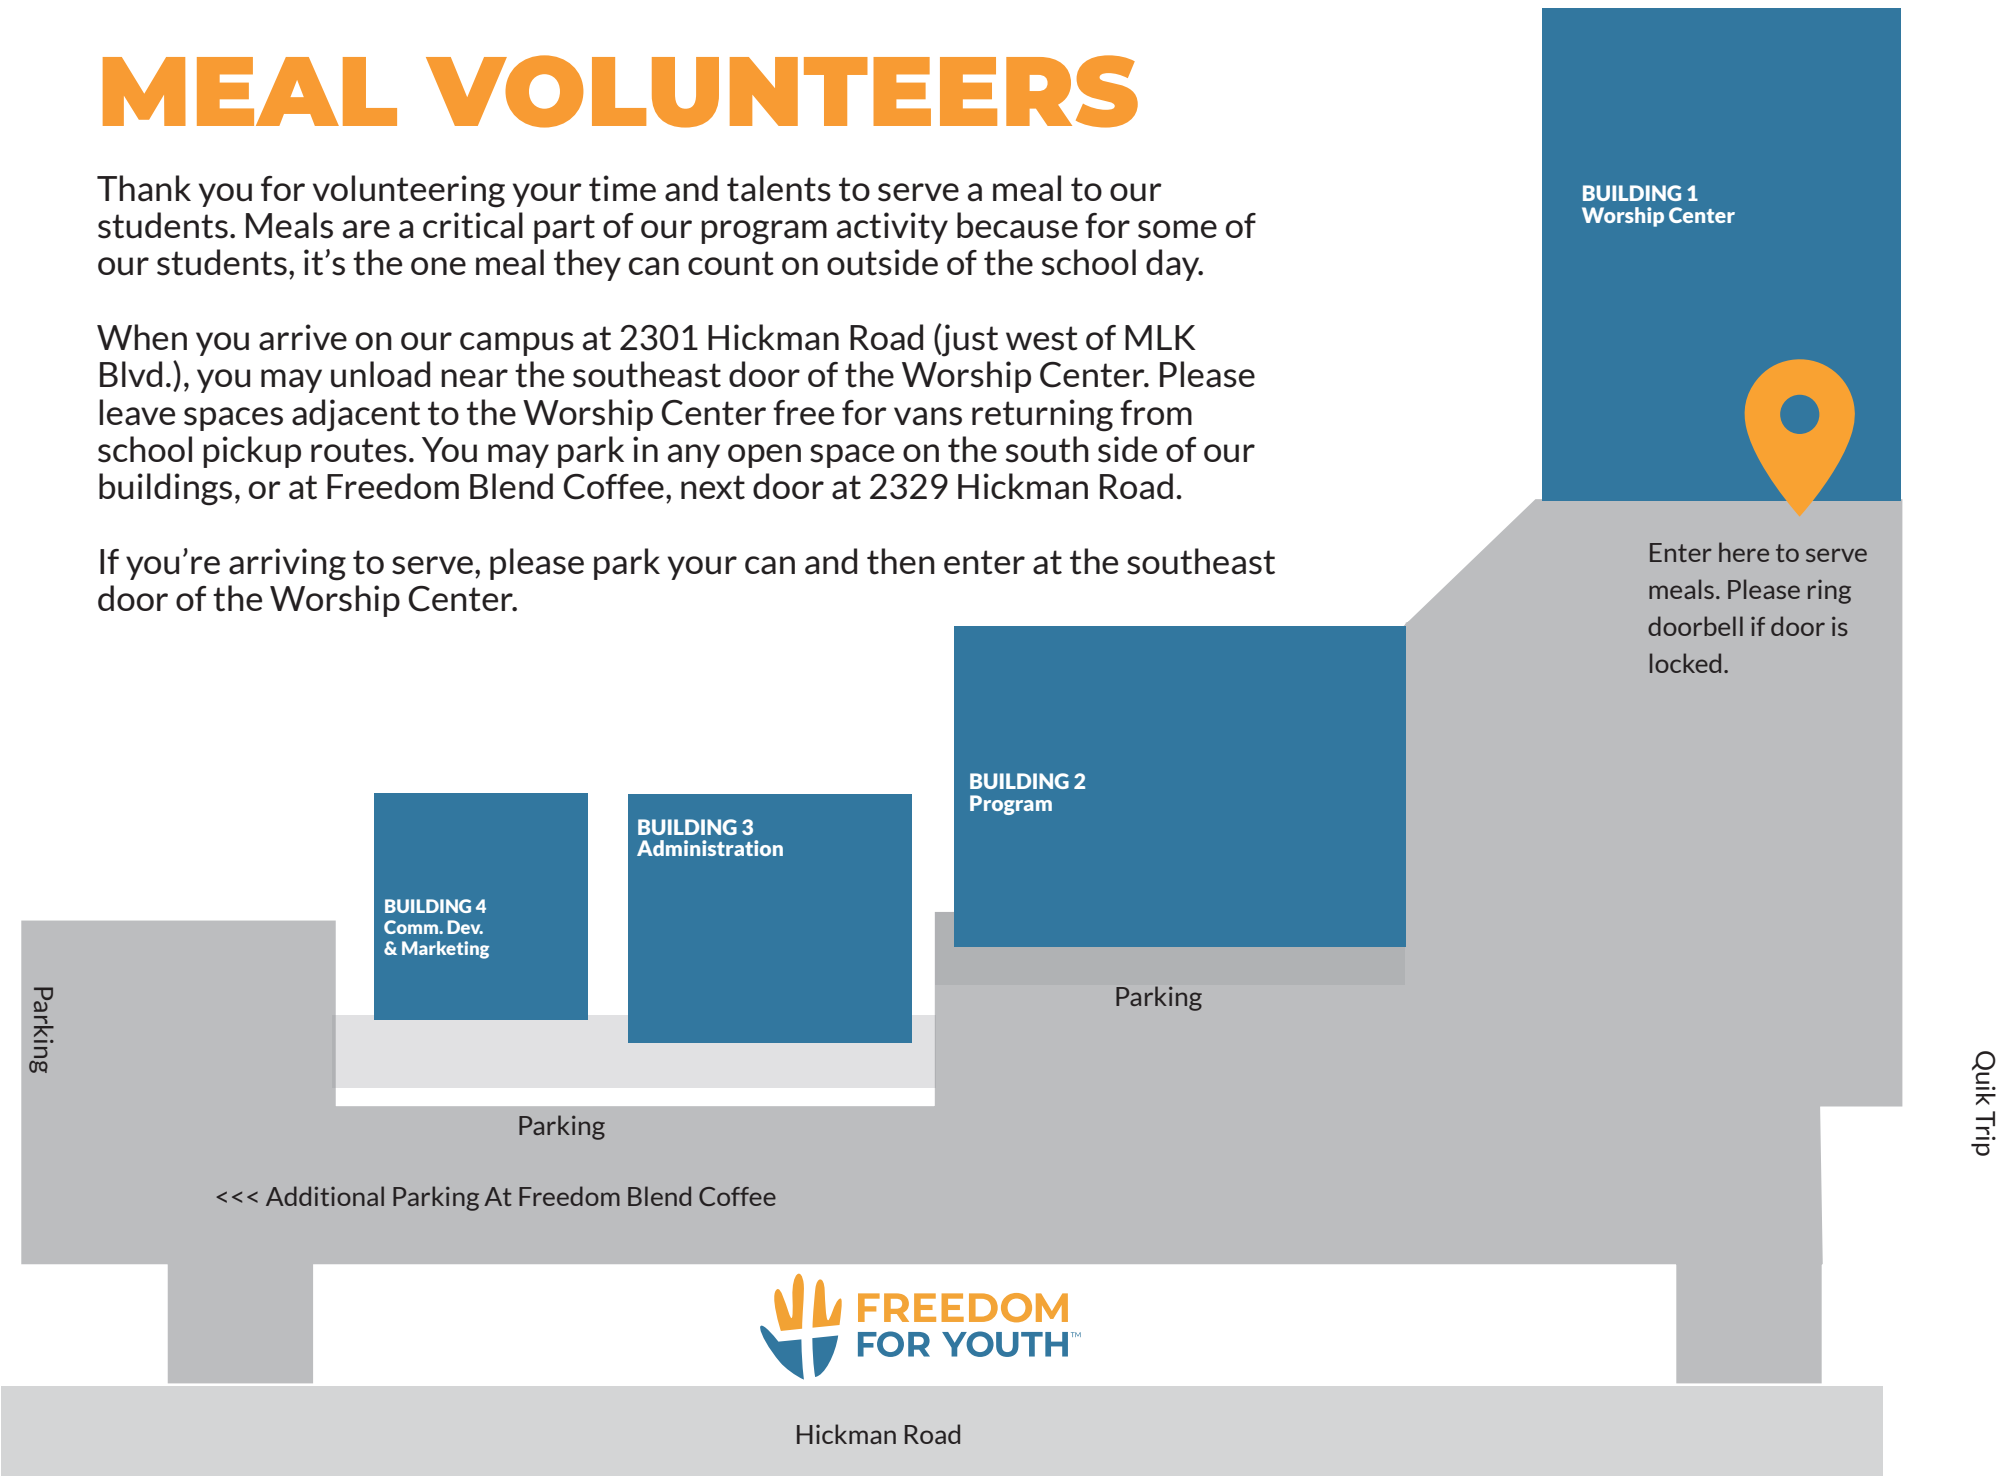

MEAL VOLUNTEERS

Thank you for volunteering your time and talents to serve a meal to our students. Meals are a critical part of our program activity because for some of our students, it's the one meal they can count on outside of the school day.

When you arrive on our campus at 2301 Hickman Road (just west of MLK Blvd.), you may unload near the southeast door of the Worship Center. Please leave spaces adjacent to the Worship Center free for vans returning from school pickup routes. You may park in any open space on the south side of our buildings, or at Freedom Blend Coffee, next door at 2329 Hickman Road.

If you're arriving to serve, please park your car and then enter at the southeast door of the Worship Center.

Hickman Road